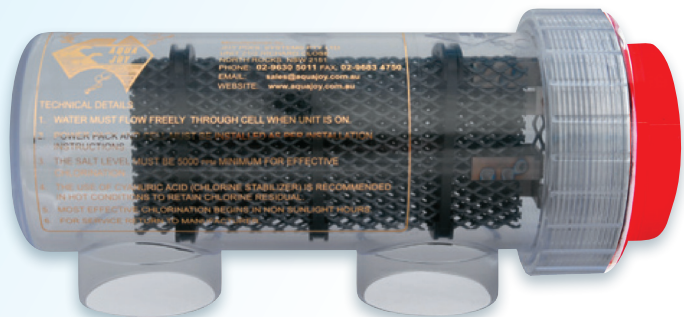

Joy Pool Systems

ABN 66141035172

Unit 21, 2 Richard Close, North Rocks, NSW 2151

Tel (02) 9630 5011 | Email sales@aquajoy.com.au

Website www.aquajoy.com.au

Stockists