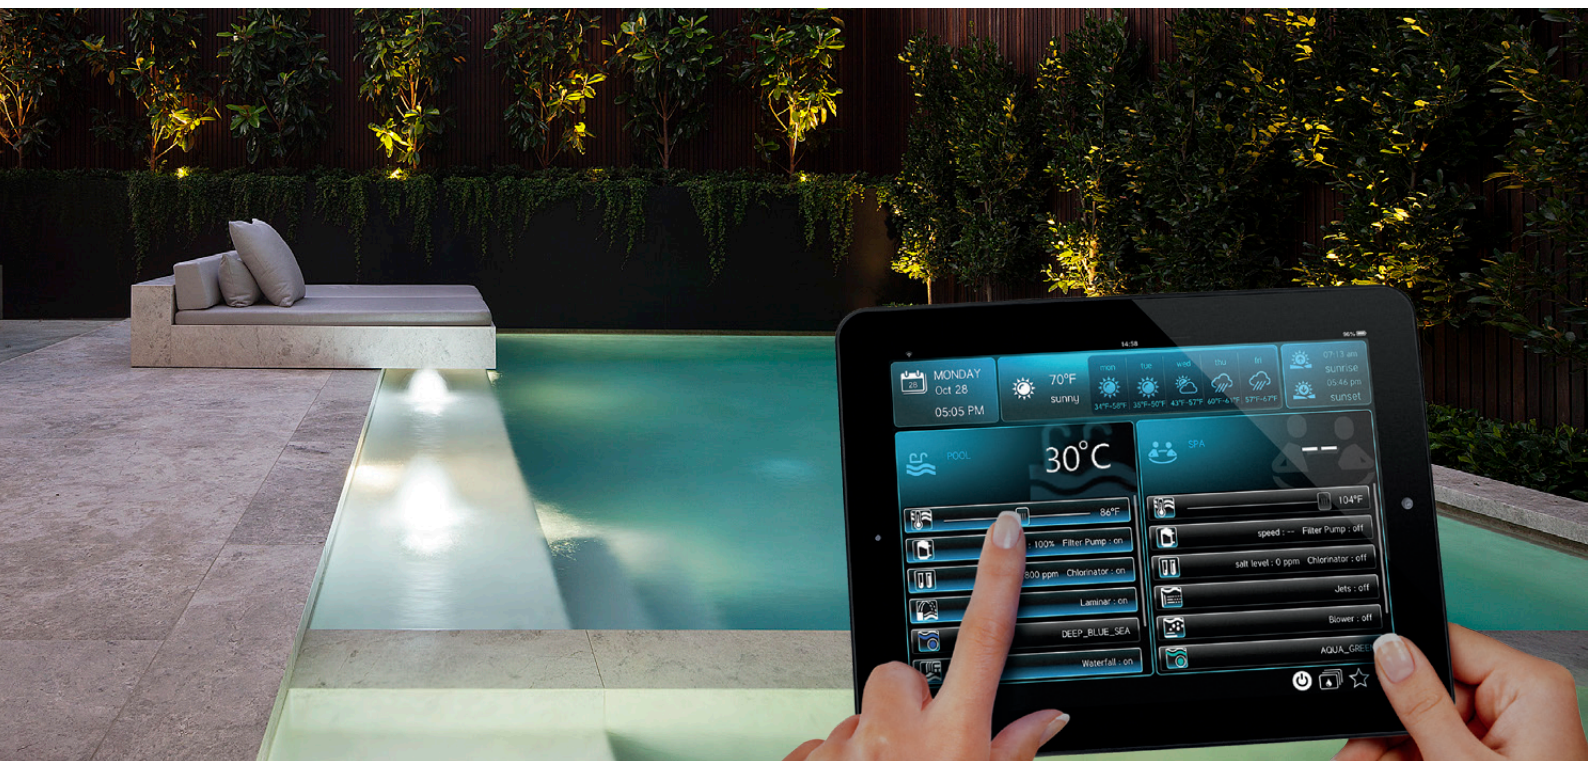

WHY SHOULD I CHOOSE OMNILOGIC®?

Create up to 25 preset backyard themes to control complex outdoor environments customized to your unique personality and mood from a casual, relaxing afternoon to a romantic evening for two or even a backyard birthday bash.

OmniLogic themed functionality transforms your backyard with the touch of a finger. Its unique touchscreen display uses smart phone style swipe and tap navigation to control virtually all pool and spa features and functions.

OMNILOGIC®, iPad® & iPhone® APP
(App also available in Android™)

TOTAL BACKYARD CONTROL IS RIGHT AT YOUR FINGERTIPS.

CONTROL MADE SIMPLE.

Now you can control nearly every aspect of your backyard from one device. The OmniLogic user interfaces are intuitive and easy to use thanks to an icon-based graphics touchscreen and iPhone®, iPad®, Android™ and web apps that are designed to do more with fewer button pushes. Customize it to fit your family's needs and preferences. Set up to 50 Favourites icons and 25 customizable Themes you can change with the touch of a button.